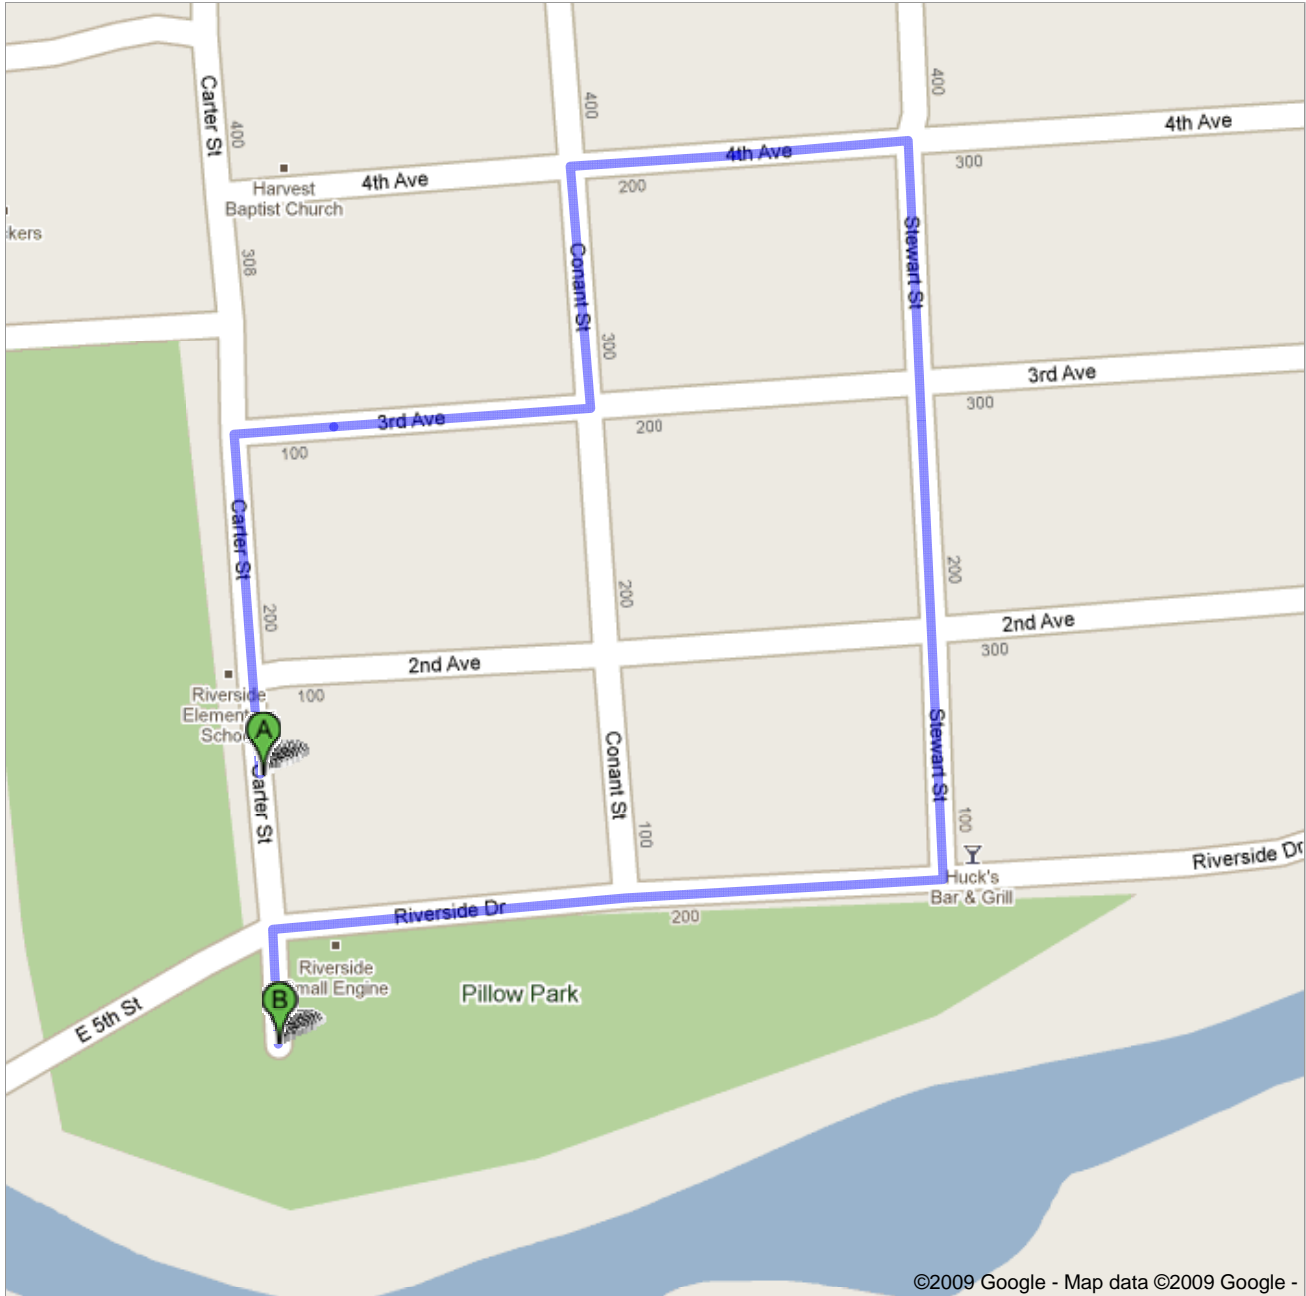

**Directions to Carter St**

**0.9 mi – about 3 mins**

Start @ 5k start Finish goes left in the park follows outer loop of river walk through amphitheater to the next sidewalk intersection finish is next to interpretative marker about watershed address

Carter St

1. Head **north** on **Carter St** toward **2nd Ave**go 0.1 mi  
total 0.1 mi2. Take the 2nd **right** onto **3rd Ave**go 0.1 mi  
total 0.2 mi3. Take the 1st **left** onto **Conant St**go 417 ft  
total 0.3 mi4. Take the 1st **right** onto **4th Ave**go 0.1 mi  
total 0.4 mi5. Take the 1st **right** onto **Stewart St**  
About 1 mingo 0.2 mi  
total 0.7 mi6. Turn **right** at **Riverside Dr**  
About 1 mingo 0.2 mi  
total 0.9 mi7. Turn **left** at **Carter St**go 197 ft  
total 0.9 mi

Carter St

These directions are for planning purposes only. You may find that construction projects, traffic, weather, or other events may cause conditions to differ from the map results, and you should plan your route accordingly. You must obey all signs or notices regarding your route.