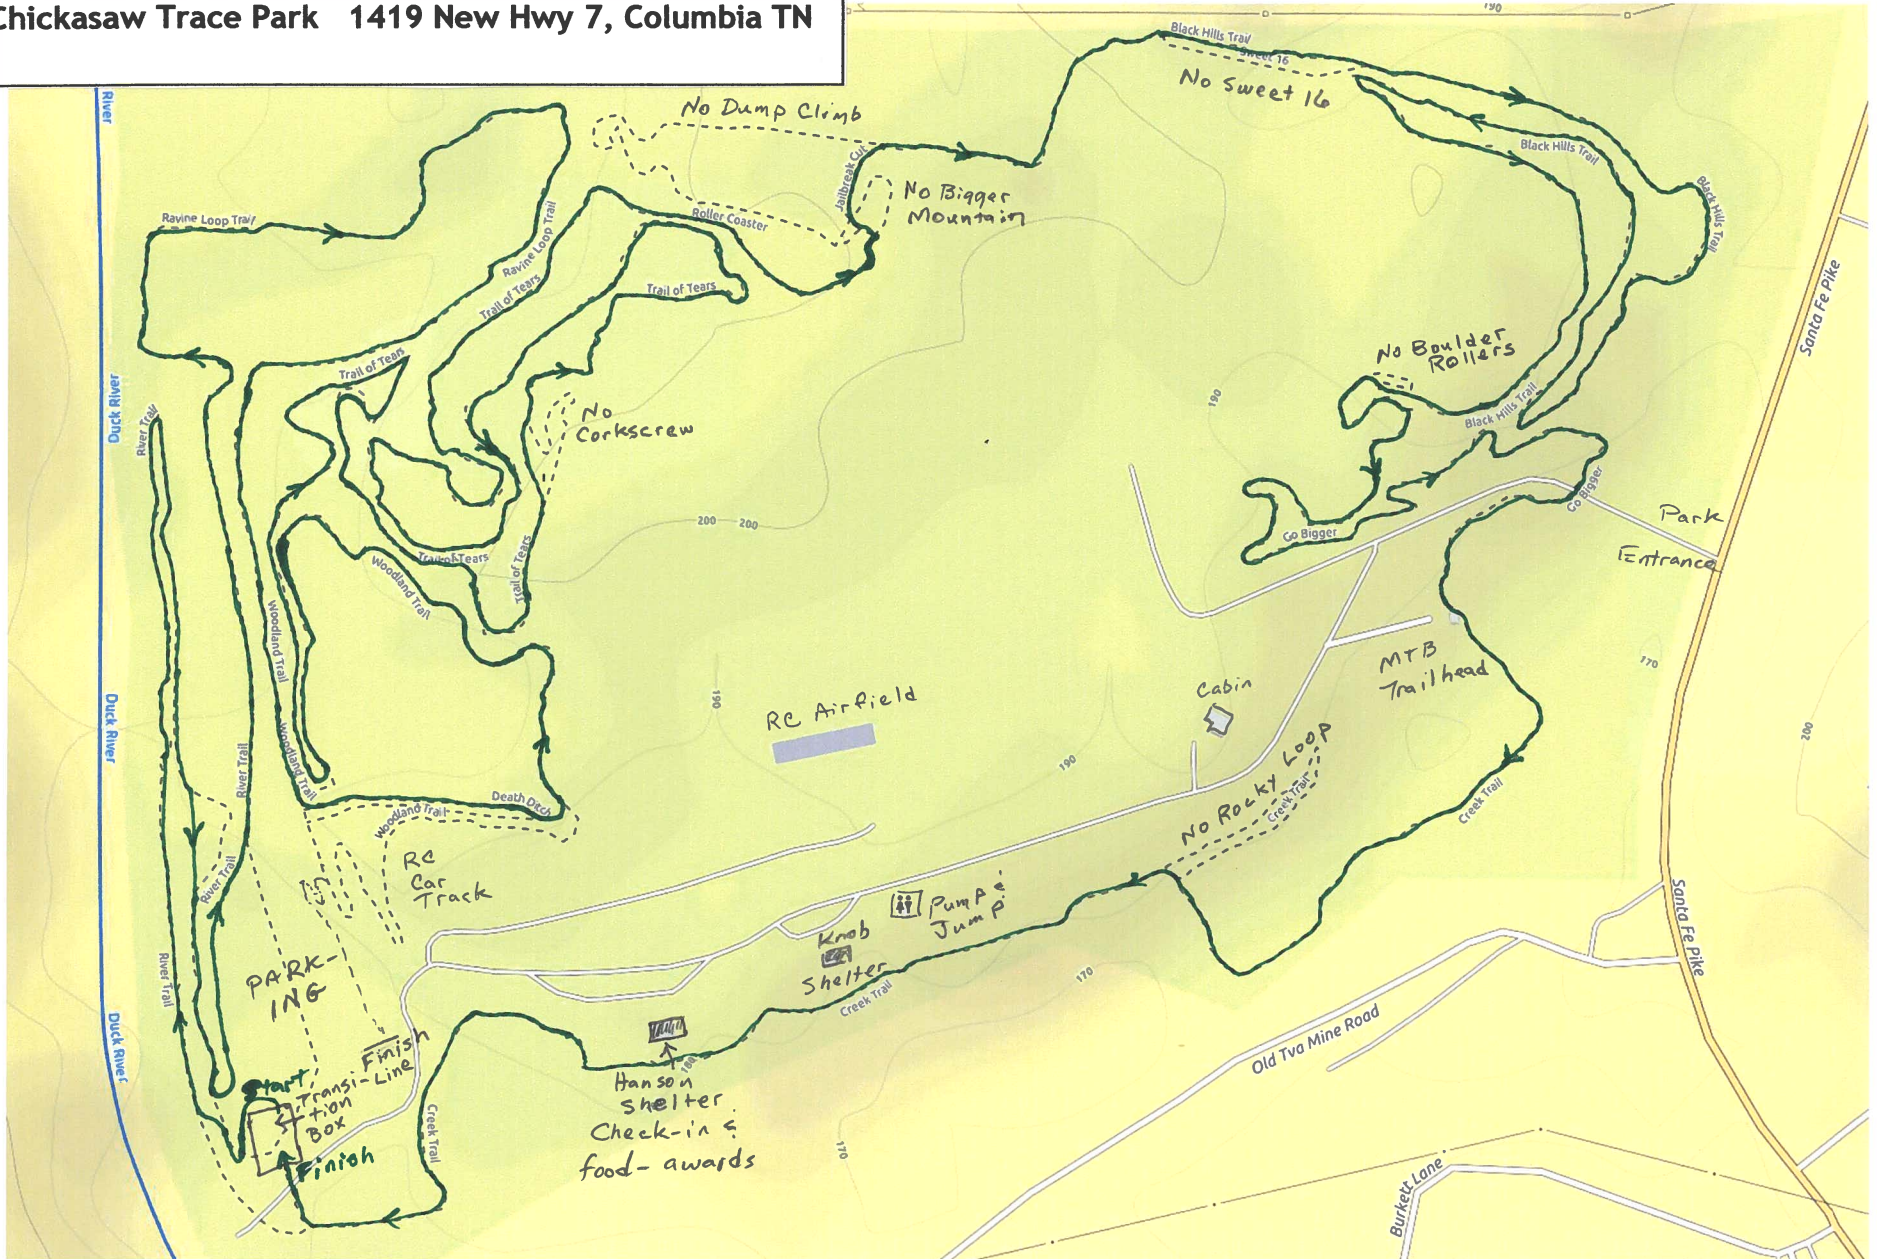

JAILBREAK TRIATHLON

BIKE MAP

Chickasaw Trace Park 1419 New Hwy 7, Columbia TN

Mercator Projection
WGS84
USNG Zone 16SDE