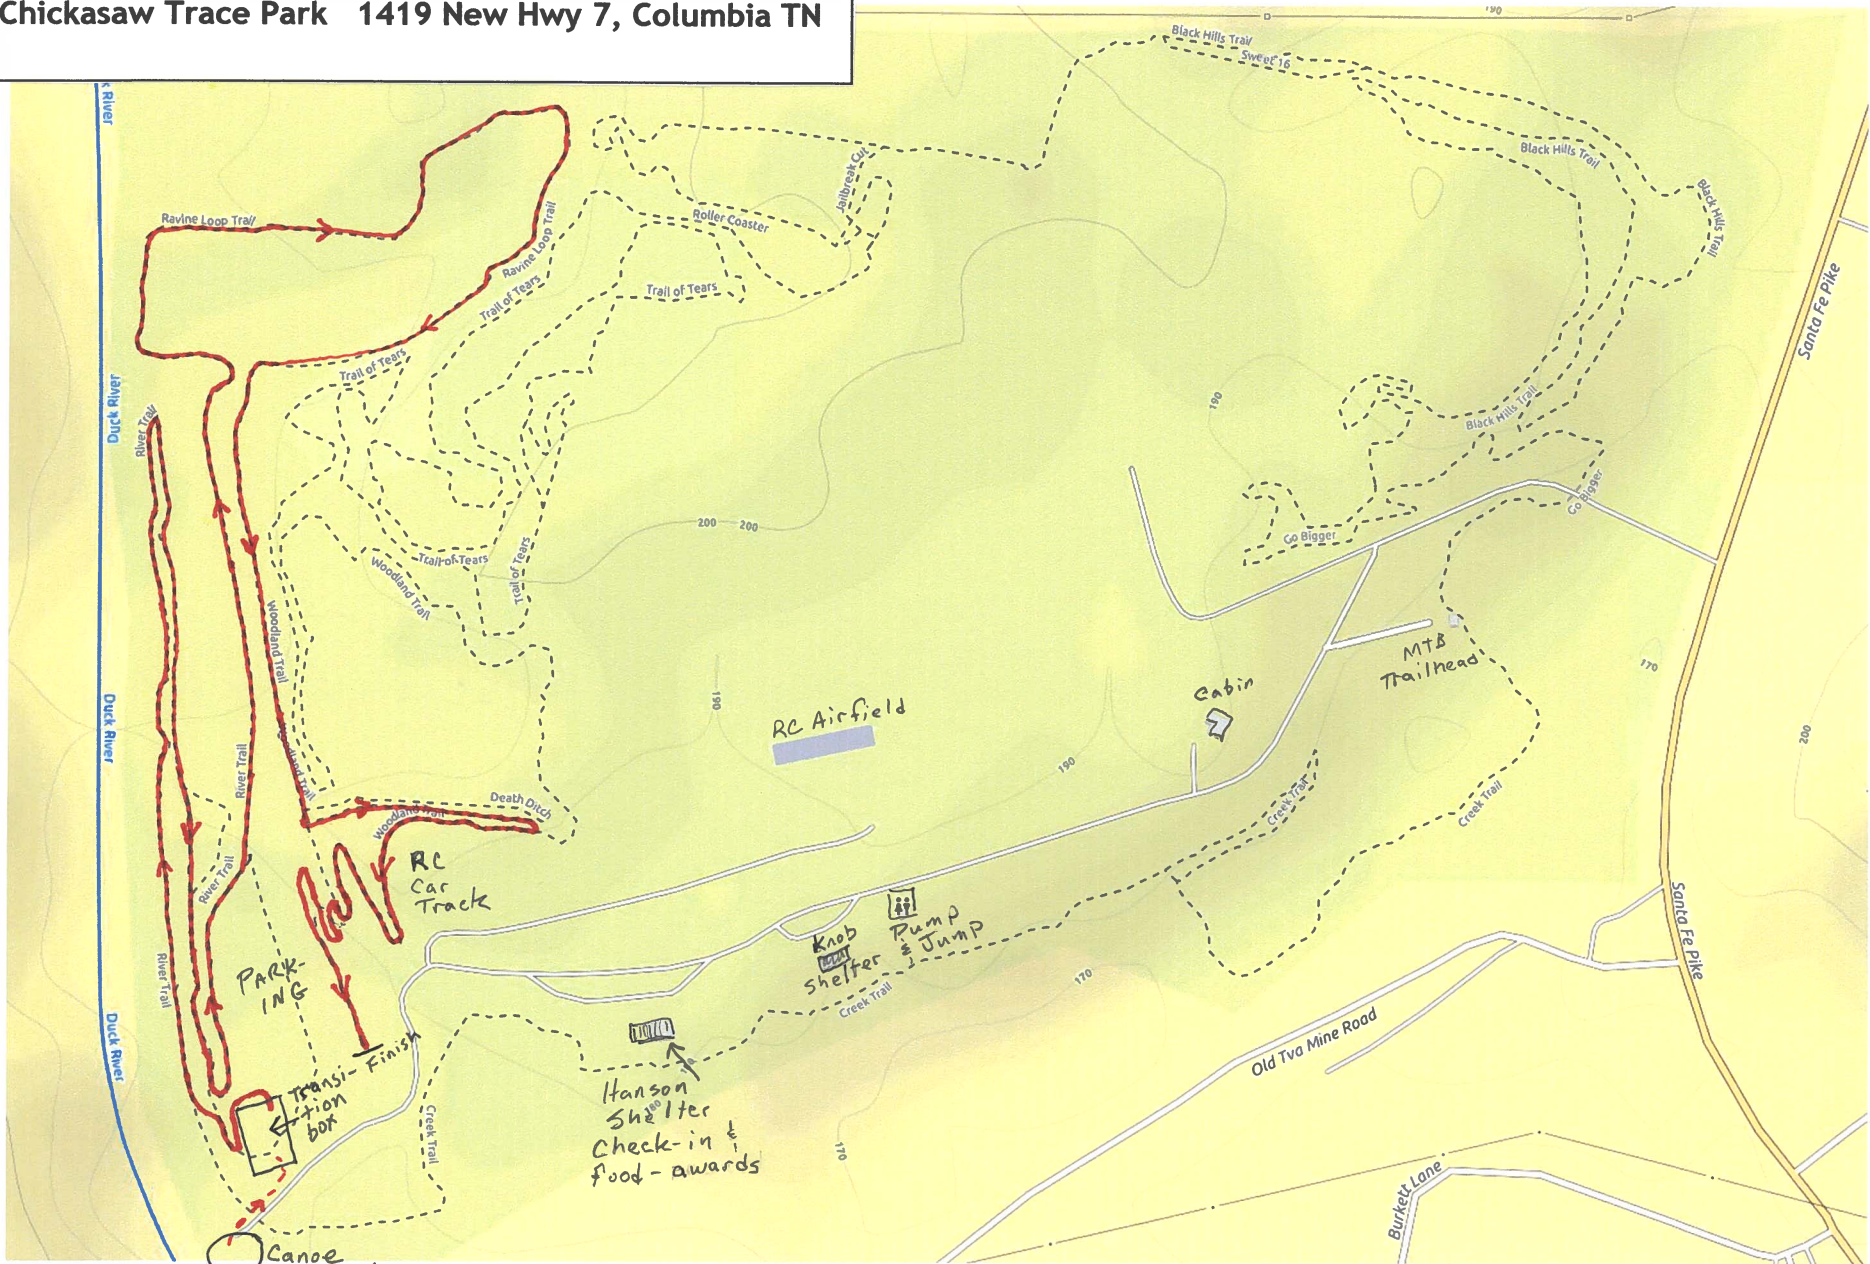

JAILBREAK TRIATHLON

RUN MAP

Chickasaw Trace Park 1419 New Hwy 7, Columbia TN

Mercator Projection
WGS84
USNG Zone 16SDE
 CALTOPO